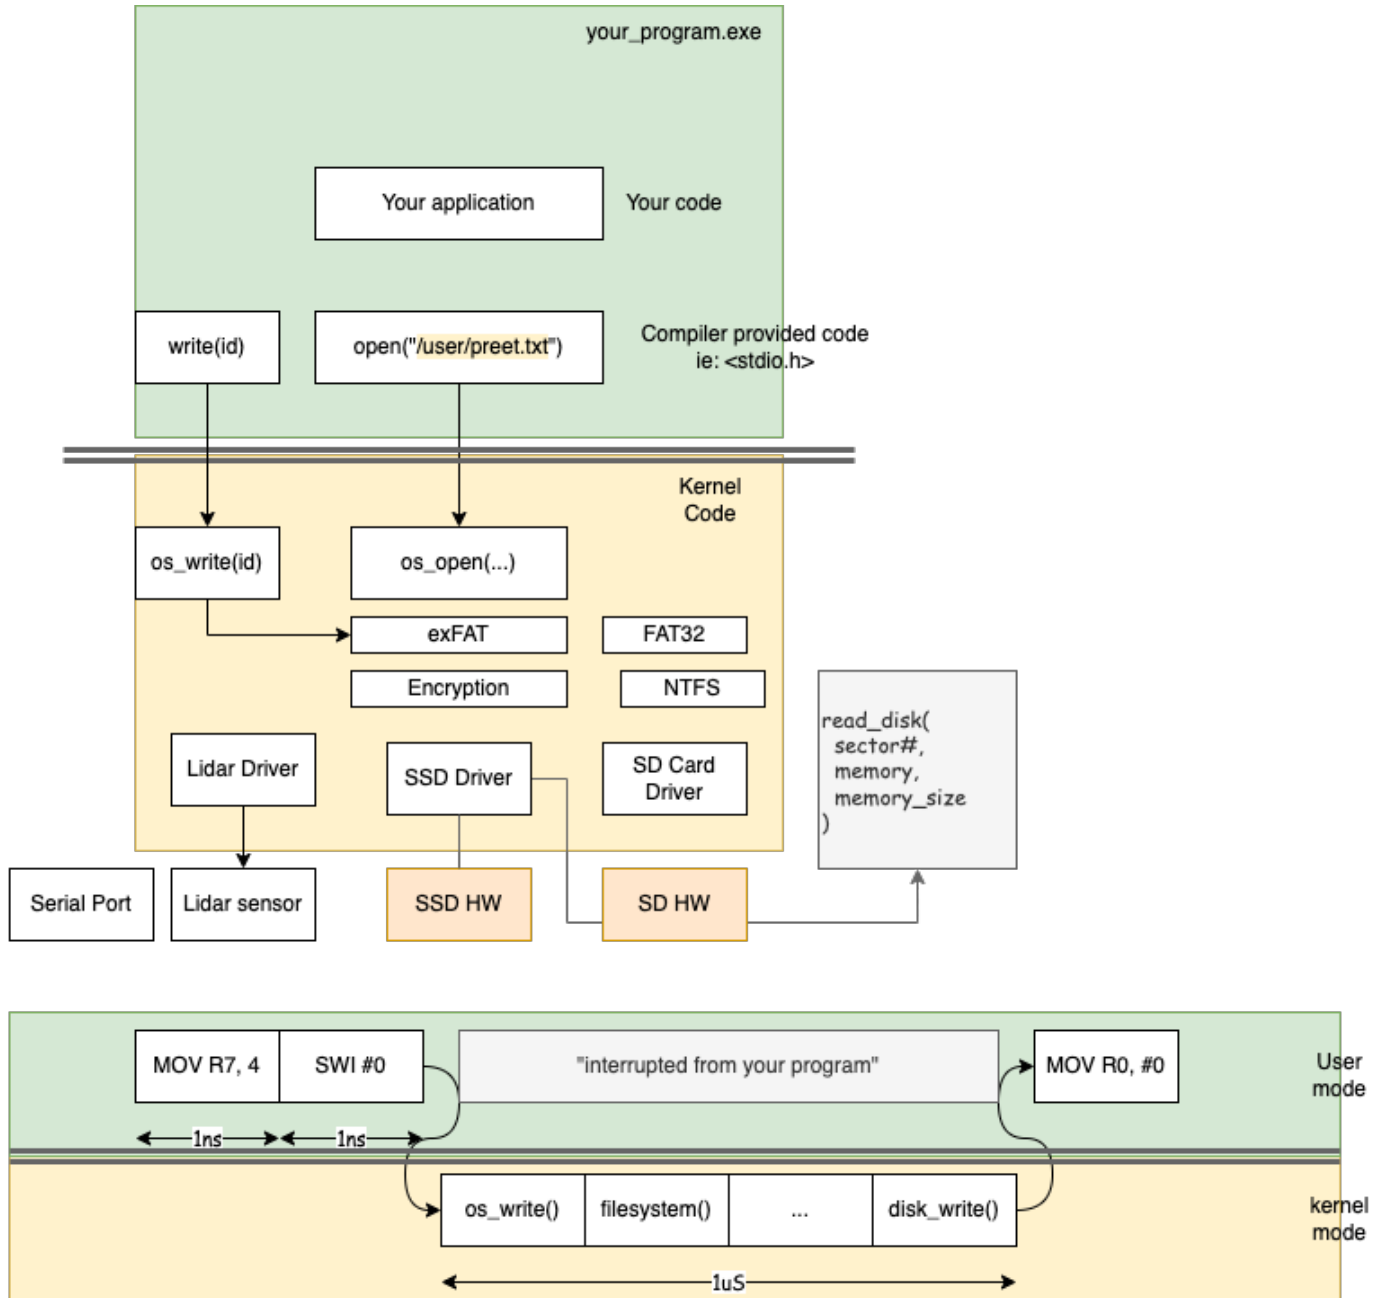

System Call

Revision #1

Created 3 years ago by [Preet Kang](#)

Updated 3 years ago by [Preet Kang](#)